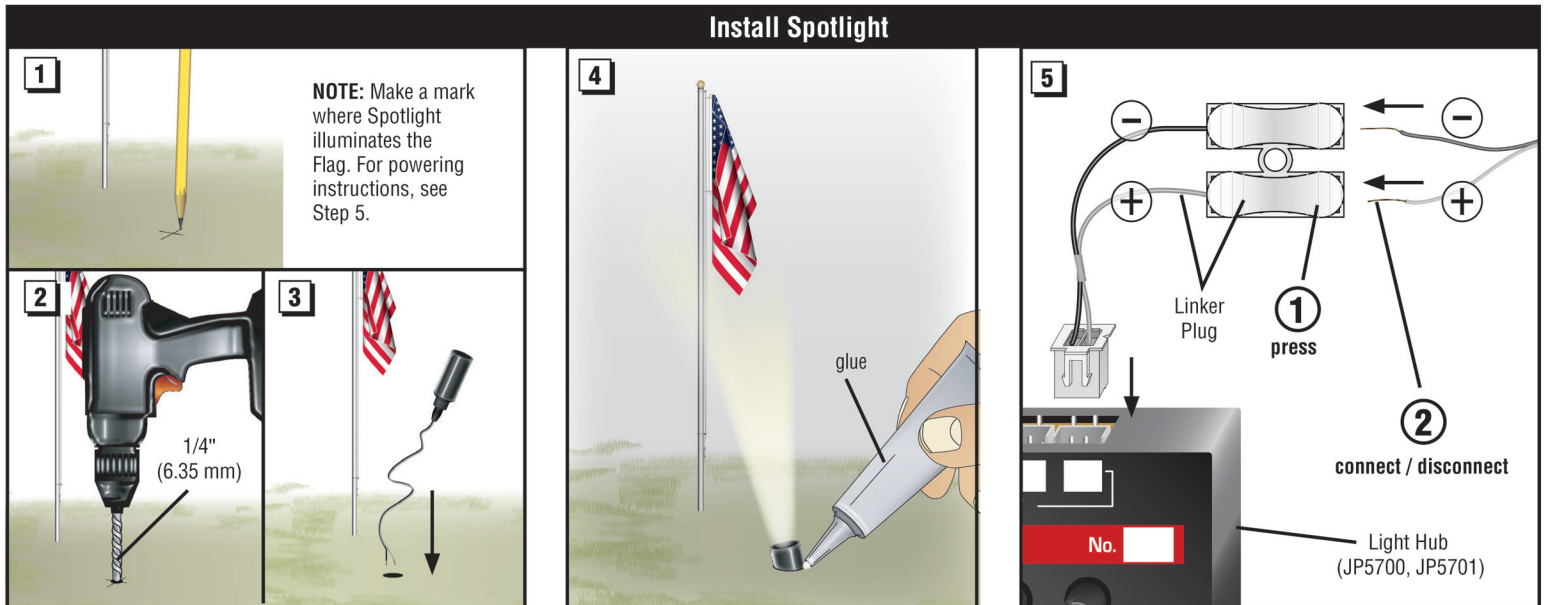

JUST PLUG® LIGHTING SYSTEM

US FLAG POLE - SMALL JP5950

INSTRUCTIONS

JUST PLUG® LIGHTING SYSTEM

US FLAG POLE - MEDIUM JP5951

INSTRUCTIONS

JUST PLUG[®] LIGHTING SYSTEM

US FLAG POLE - LARGE JP5952