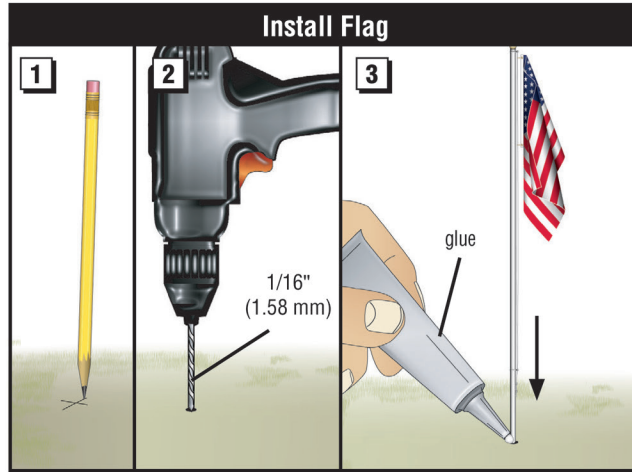

JUST PLUG® LIGHTING SYSTEM

US FLAG POLE - SMALL JP5950

INSTRUCTIONS

JUST PLUG® LIGHTING SYSTEM

US FLAG POLE - MEDIUM JP5951

INSTRUCTIONS

JUST PLUG[®] LIGHTING SYSTEM

US FLAG POLE - LARGE JP5952