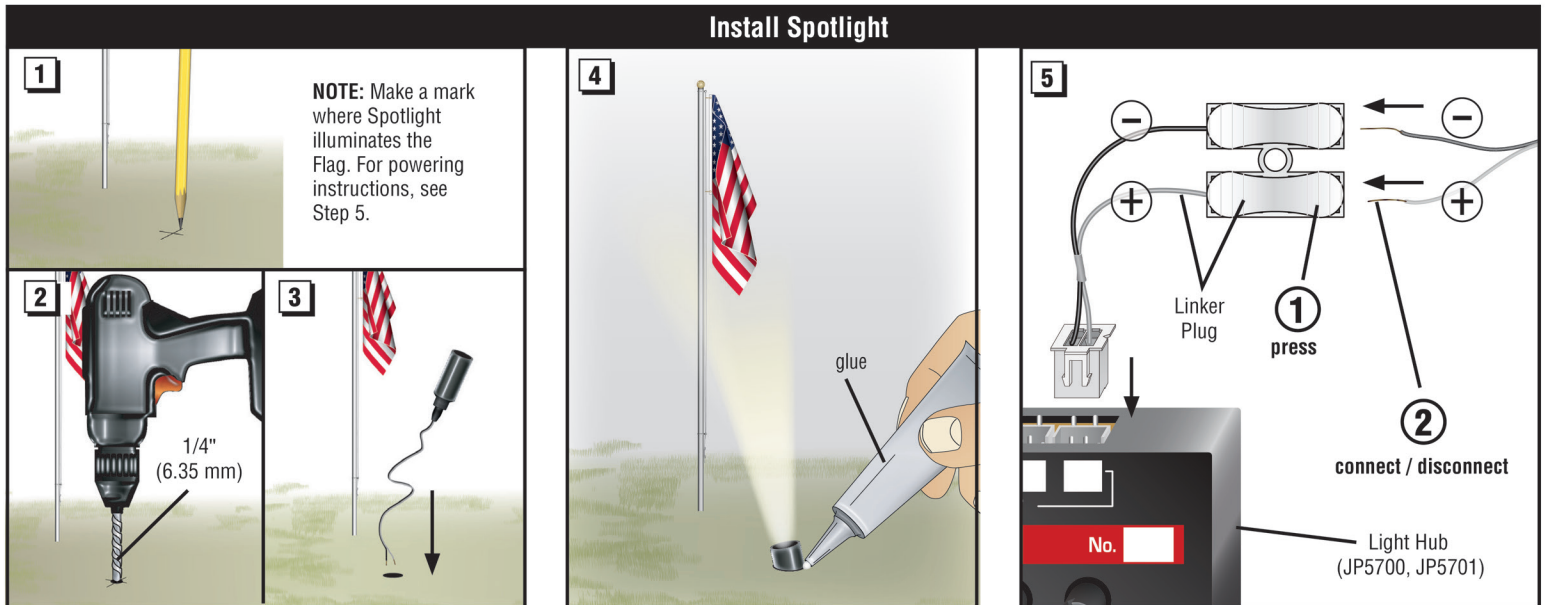

JUST PLUG® LIGHTING SYSTEM

US FLAG POLE - SMALL JP5950

INSTRUCTIONS

JUST PLUG® LIGHTING SYSTEM

US FLAG POLE - MEDIUM JP5951

INSTRUCTIONS

JUST PLUG[®] LIGHTING SYSTEM

US FLAG POLE - LARGE JP5952