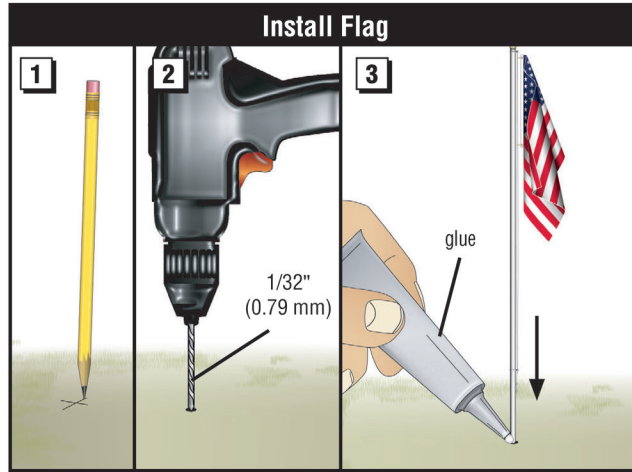

JUST PLUG® LIGHTING SYSTEM

US FLAG POLE - SMALL JP5950

INSTRUCTIONS

JUST PLUG® LIGHTING SYSTEM

US FLAG POLE - MEDIUM JP5951

INSTRUCTIONS

JUST PLUG[®] LIGHTING SYSTEM

US FLAG POLE - LARGE JP5952